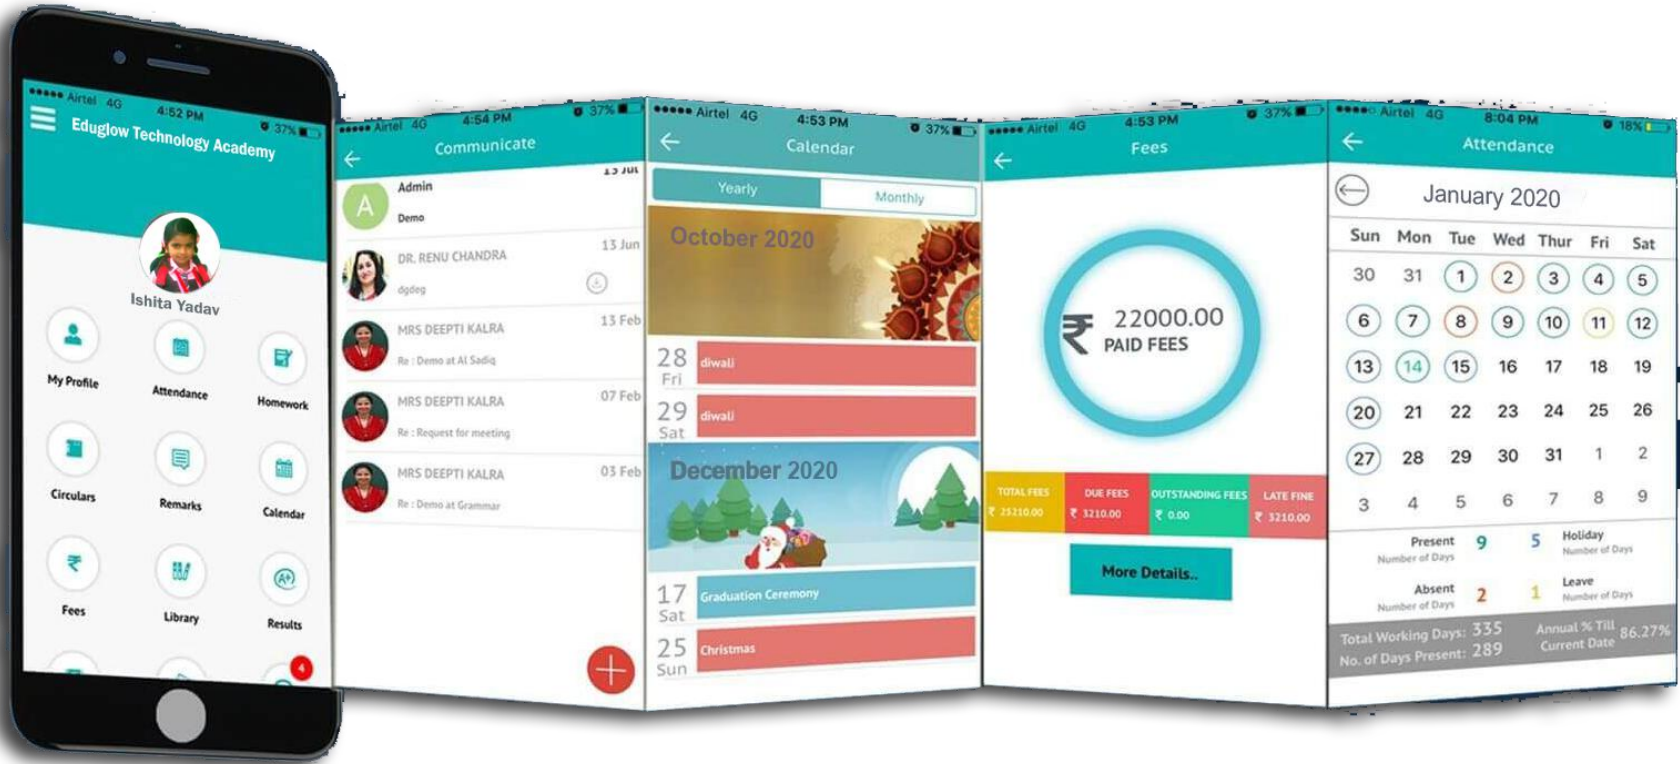

Staff Recruitment

Examination & cce

Fee Management

Homework Assignments

Inventory Management

Library Management

Employee Information

Payroll Management

Student tracking

Student Image Gallery

Employee Attendance

Student Achievements

Student Attendance

Student Information

Transport Management

**Tablet For School APP Marketing
Worth 10000/-**

Tablet

GPS SMARTWATCH

Franchise Partner :

Company Charge &
Software Cost 100 Per student
Anually Every Year

Student Tracking

School Bus Tracking (Using GPS)(By Attendance Machine)

Online Attendance

CC TV Camera